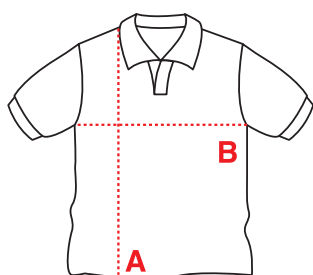

grigio  
gray

**POLO JERSEY ELASTICIZZATO**  
**POLO JERSEY STRETCH**

**MADE IN ITALY**

	XS	S	M	L	XL	XXL	3XL	4XL
<b>A</b>	62	64.5	67	69.5	72	72.5	73	
<b>B</b>	44	46.5	49	51.5	54	56.5	59	

**92% COTONE - 8% ELASTAN - gr/mq 175**  
**92% COTTON - 8% ELASTHAN - gr/mq 175**